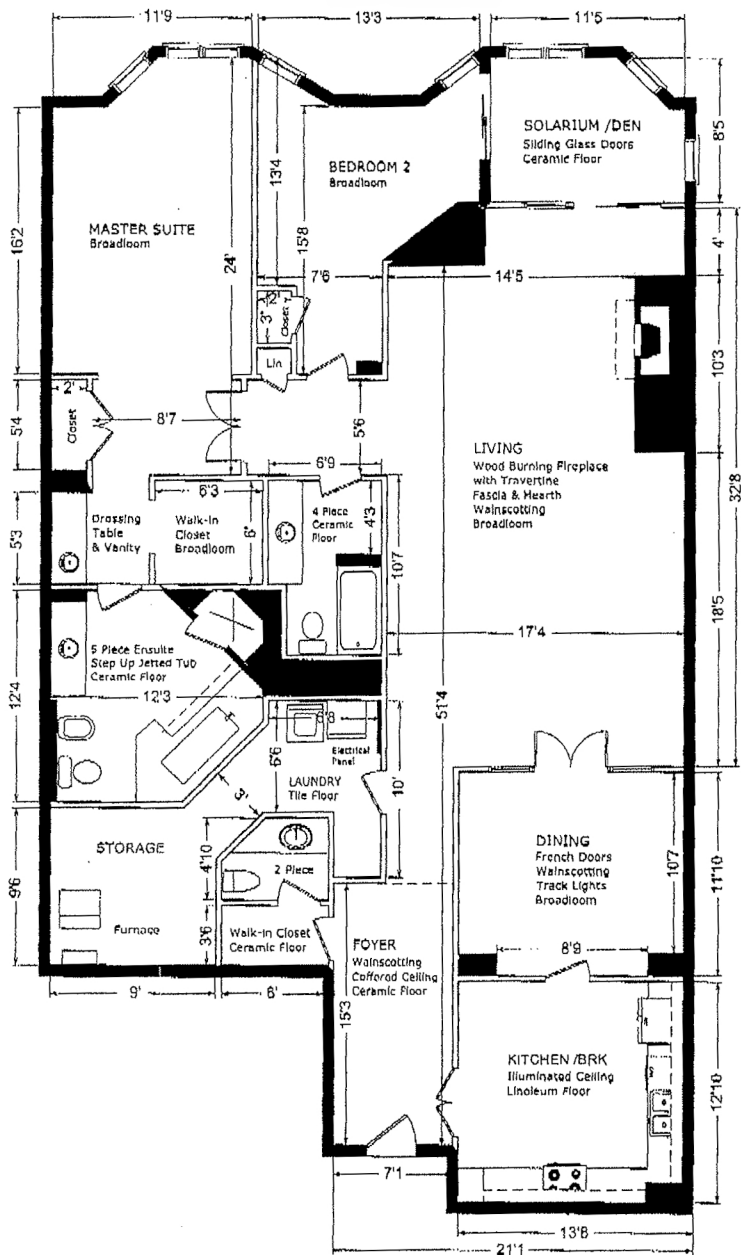

160 FREDERICK STREET -

Approximately 2,300 sq. ft.