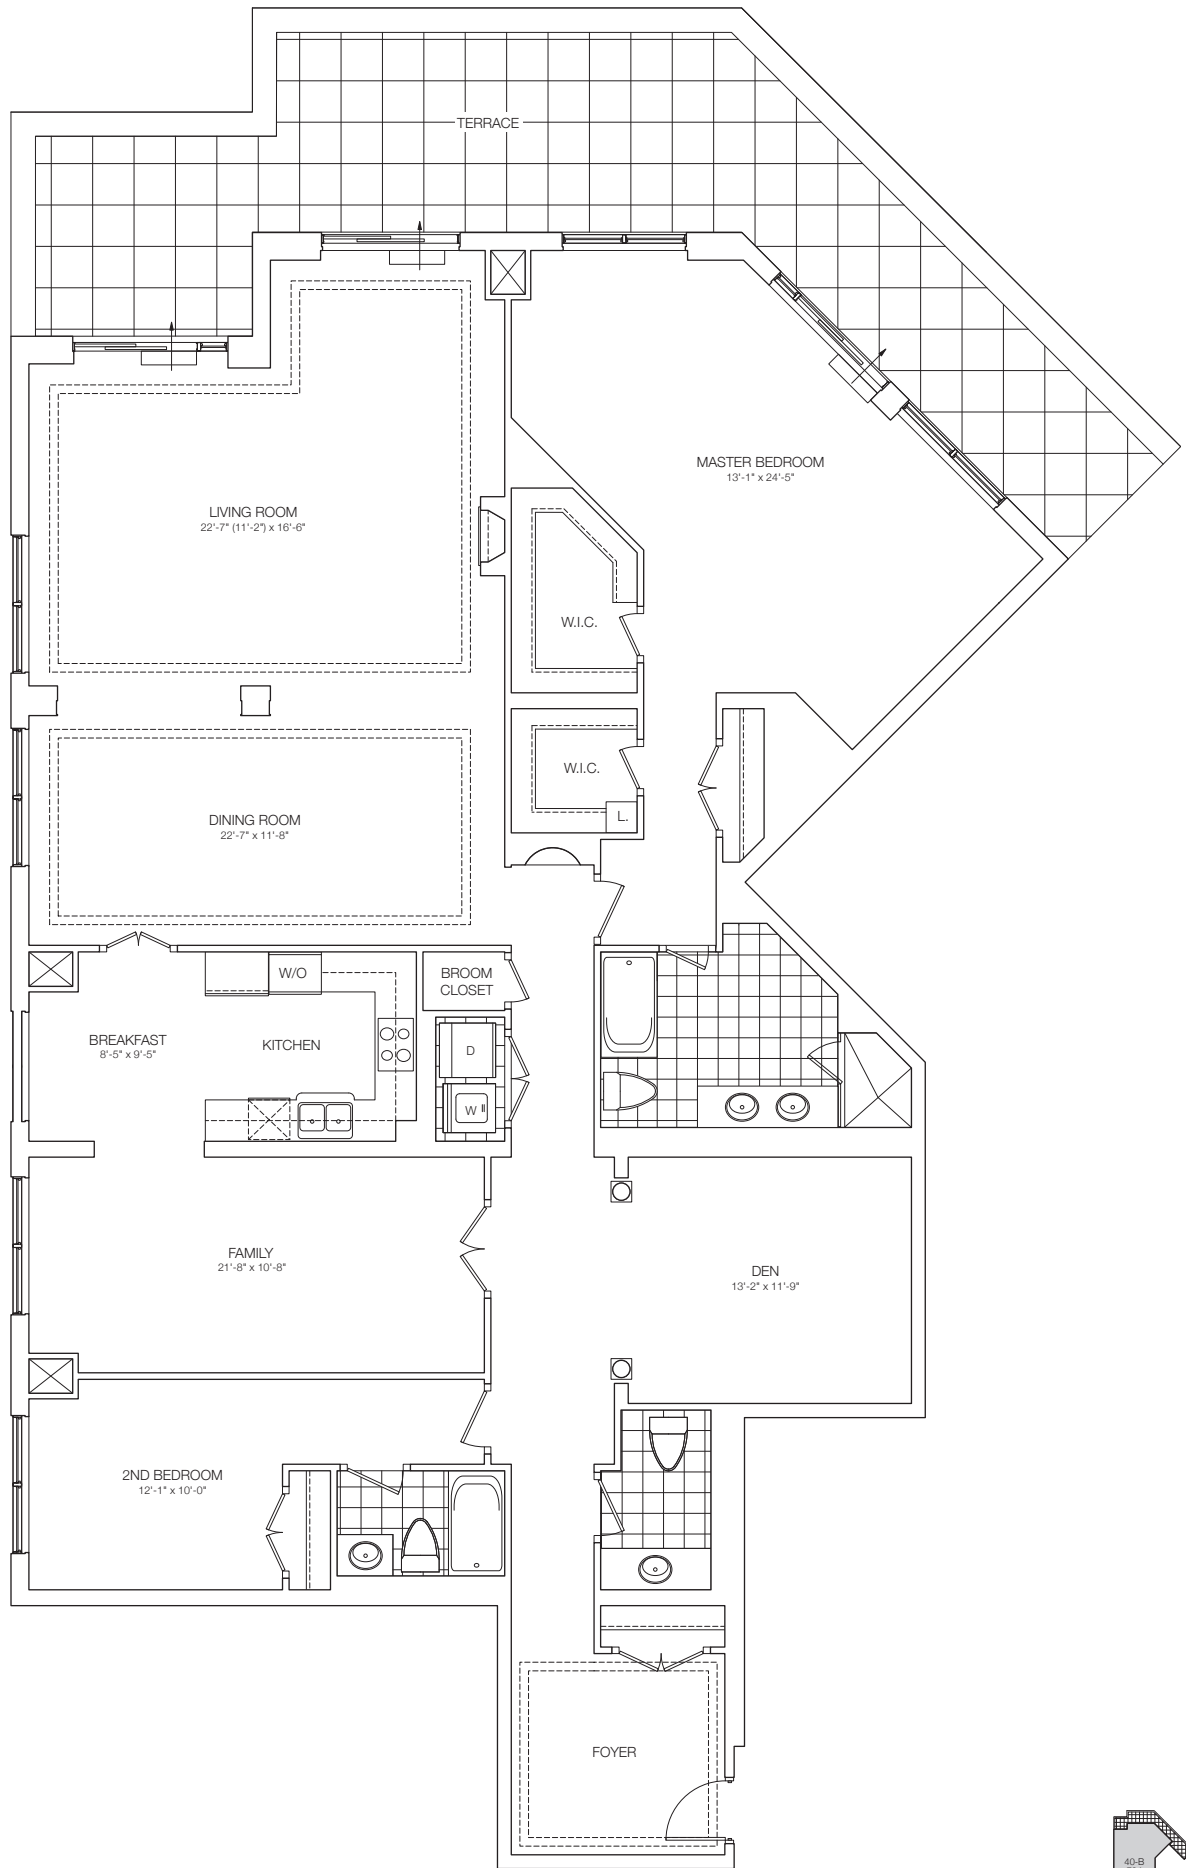

~ PHASE TWO ~

THE GERSHWYN

SUITE 40B - 2 BEDROOM + DEN - 2756 SQ.FT.

AVAILABLE ON 7TH FLOOR

Daniels
love where you live™

All areas & stated room dimensions are approximate. Floor area measured in accordance with TARIION builder bulletin #22. Actual living area will vary from floor area stated.