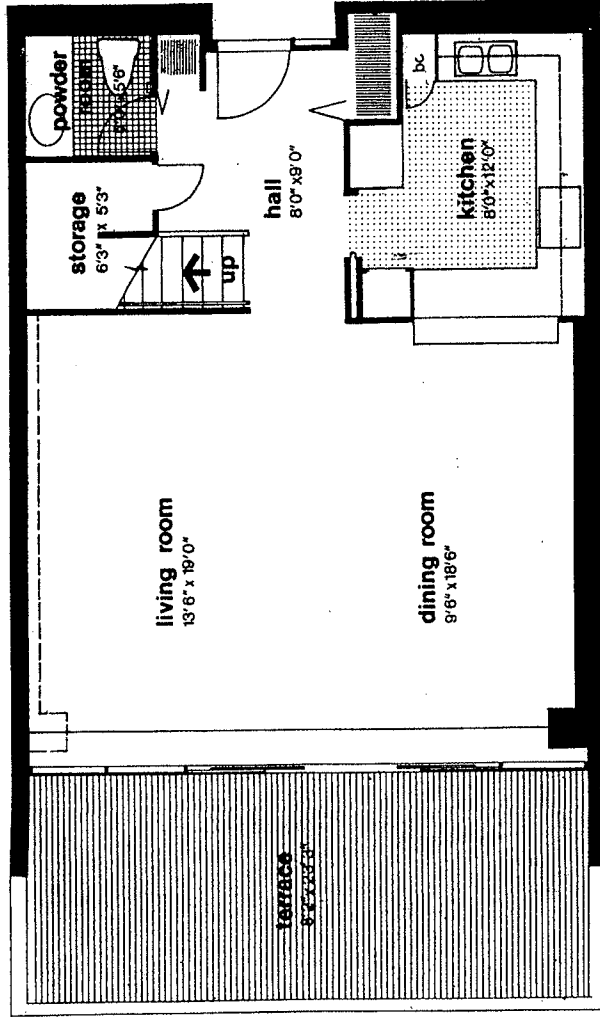

Net Interior: 1392 Square Feet

Hazelton Lanes

THE SQUARE FOOTAGE ON THIS PLAN REFLECTS INTERIOR SPACE ONLY AND DOES NOT, UNLIKE THE USUAL PRACTICE, INCLUDE ANY PORTIONS OF COMMON AREAS SUCH AS MECHANICAL EQUIPMENT ROOMS, STAIRWELLS, ELEVATORS, CORRIDORS OR TERRACES.

upper level apt type "J"

lower level apt. type "J"

SUITES W402R, W405R, W406W408R, W409, W412, W413, E405R, E408R.