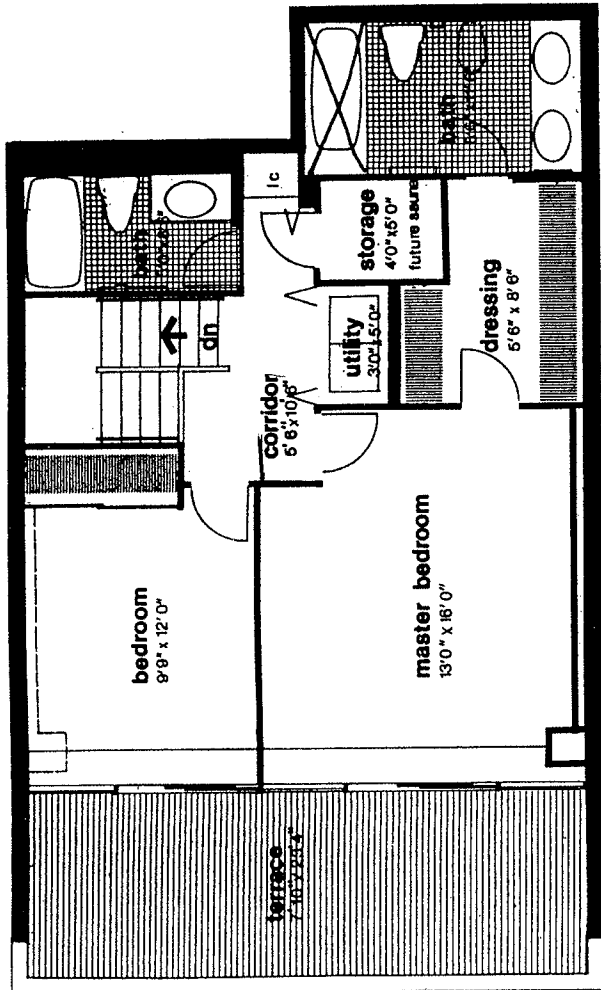

Net Interior: 1392 Square Feet

Hazelton Lanes

THE SQUARE FOOTAGE ON THIS PLAN REFLECTS INTERIOR SPACE ONLY AND DOES NOT, UNLIKE THE USUAL PRACTICE, INCLUDE ANY PORTIONS OF COMMON AREAS SUCH AS MECHANICAL EQUIPMENT ROOMS, STAIRWELLS, ELEVATORS, CORRIDORS OR TERRACES.

upper level apt type "J"

lower level apt. type "J"

SUITES W402R, W405R, W406W408R, W409, W412, W413, E405R, E408R.