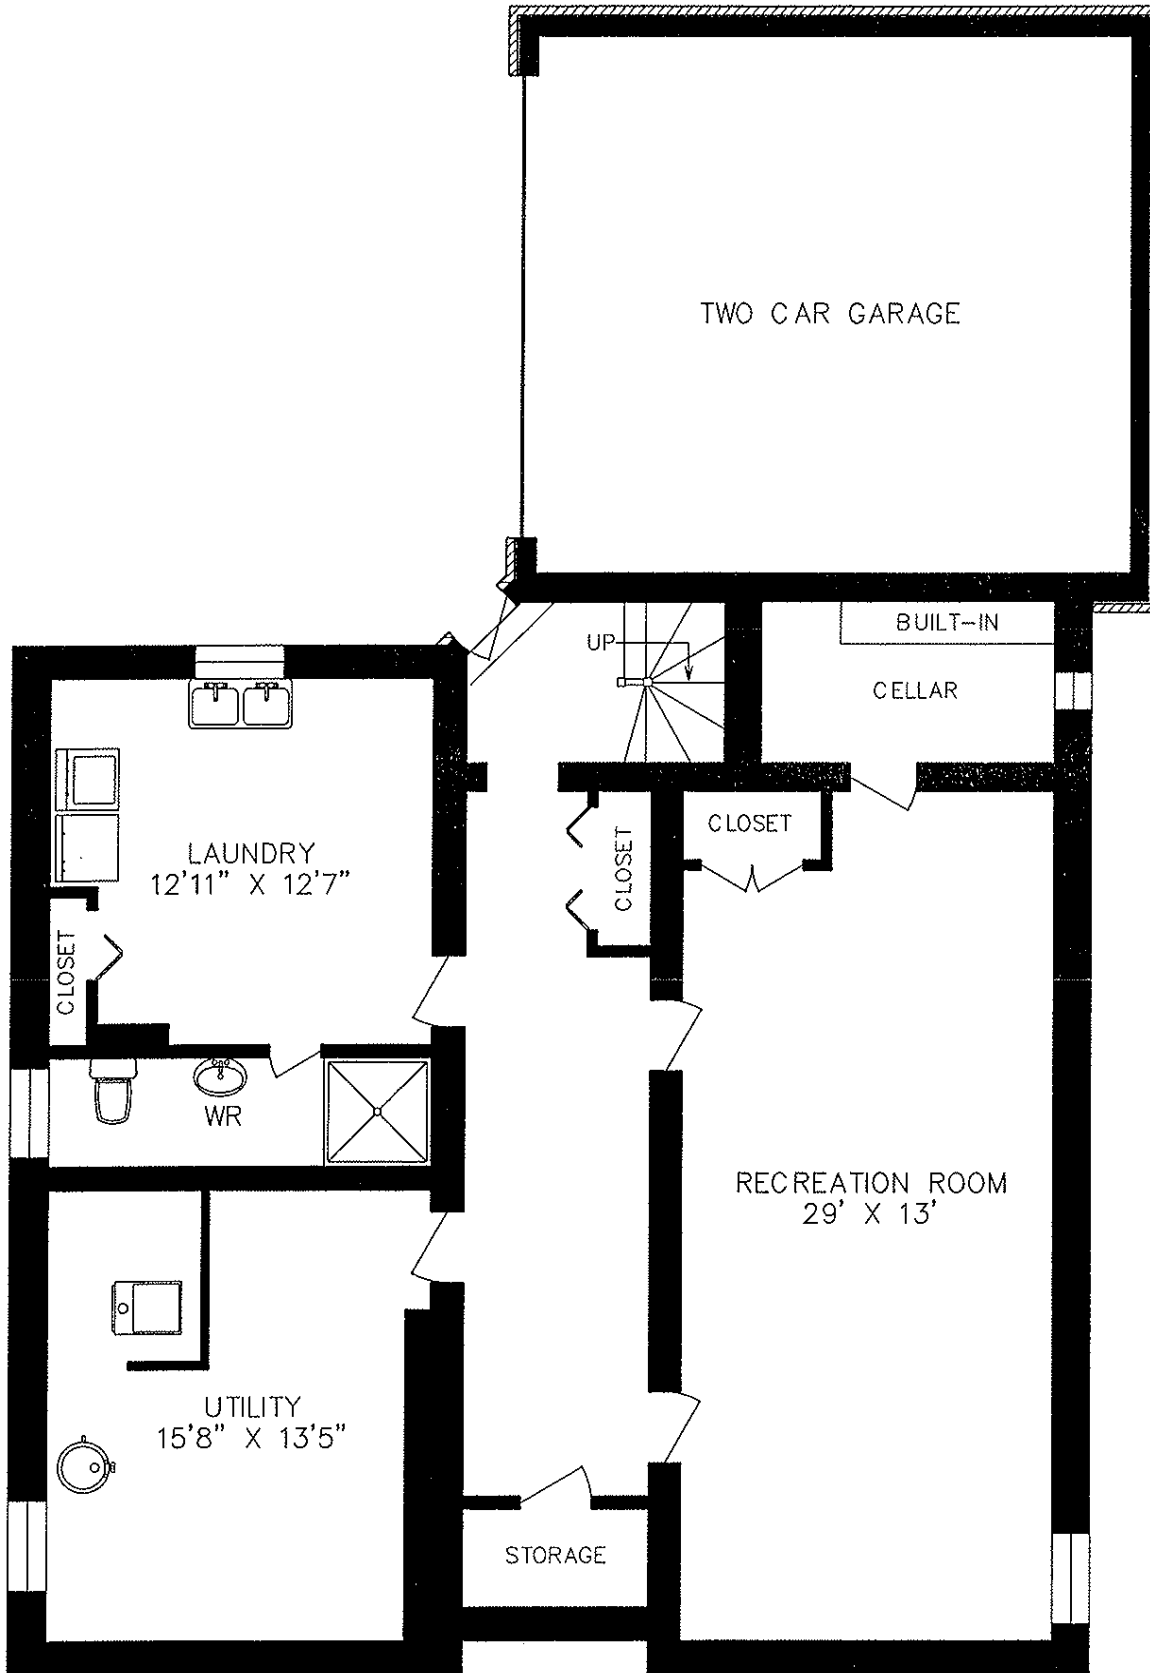

226 INGLEWOOD DRIVE

MAIN FLOOR
2047 SQUARE FEET

226 INGLEWOOD DRIVE

SECOND FLOOR
1511 SQUARE FEET

226 INGLEWOOD DRIVE

THIRD FLOOR
528 SQUARE FEET

PLANS AND AREA
CALCULATIONS ARE VERY
ACCURATE BUT MAY NOT BE 100%

226 INGLEWOOD DRIVE

LOWER FLOOR
1438 SQUARE FEET