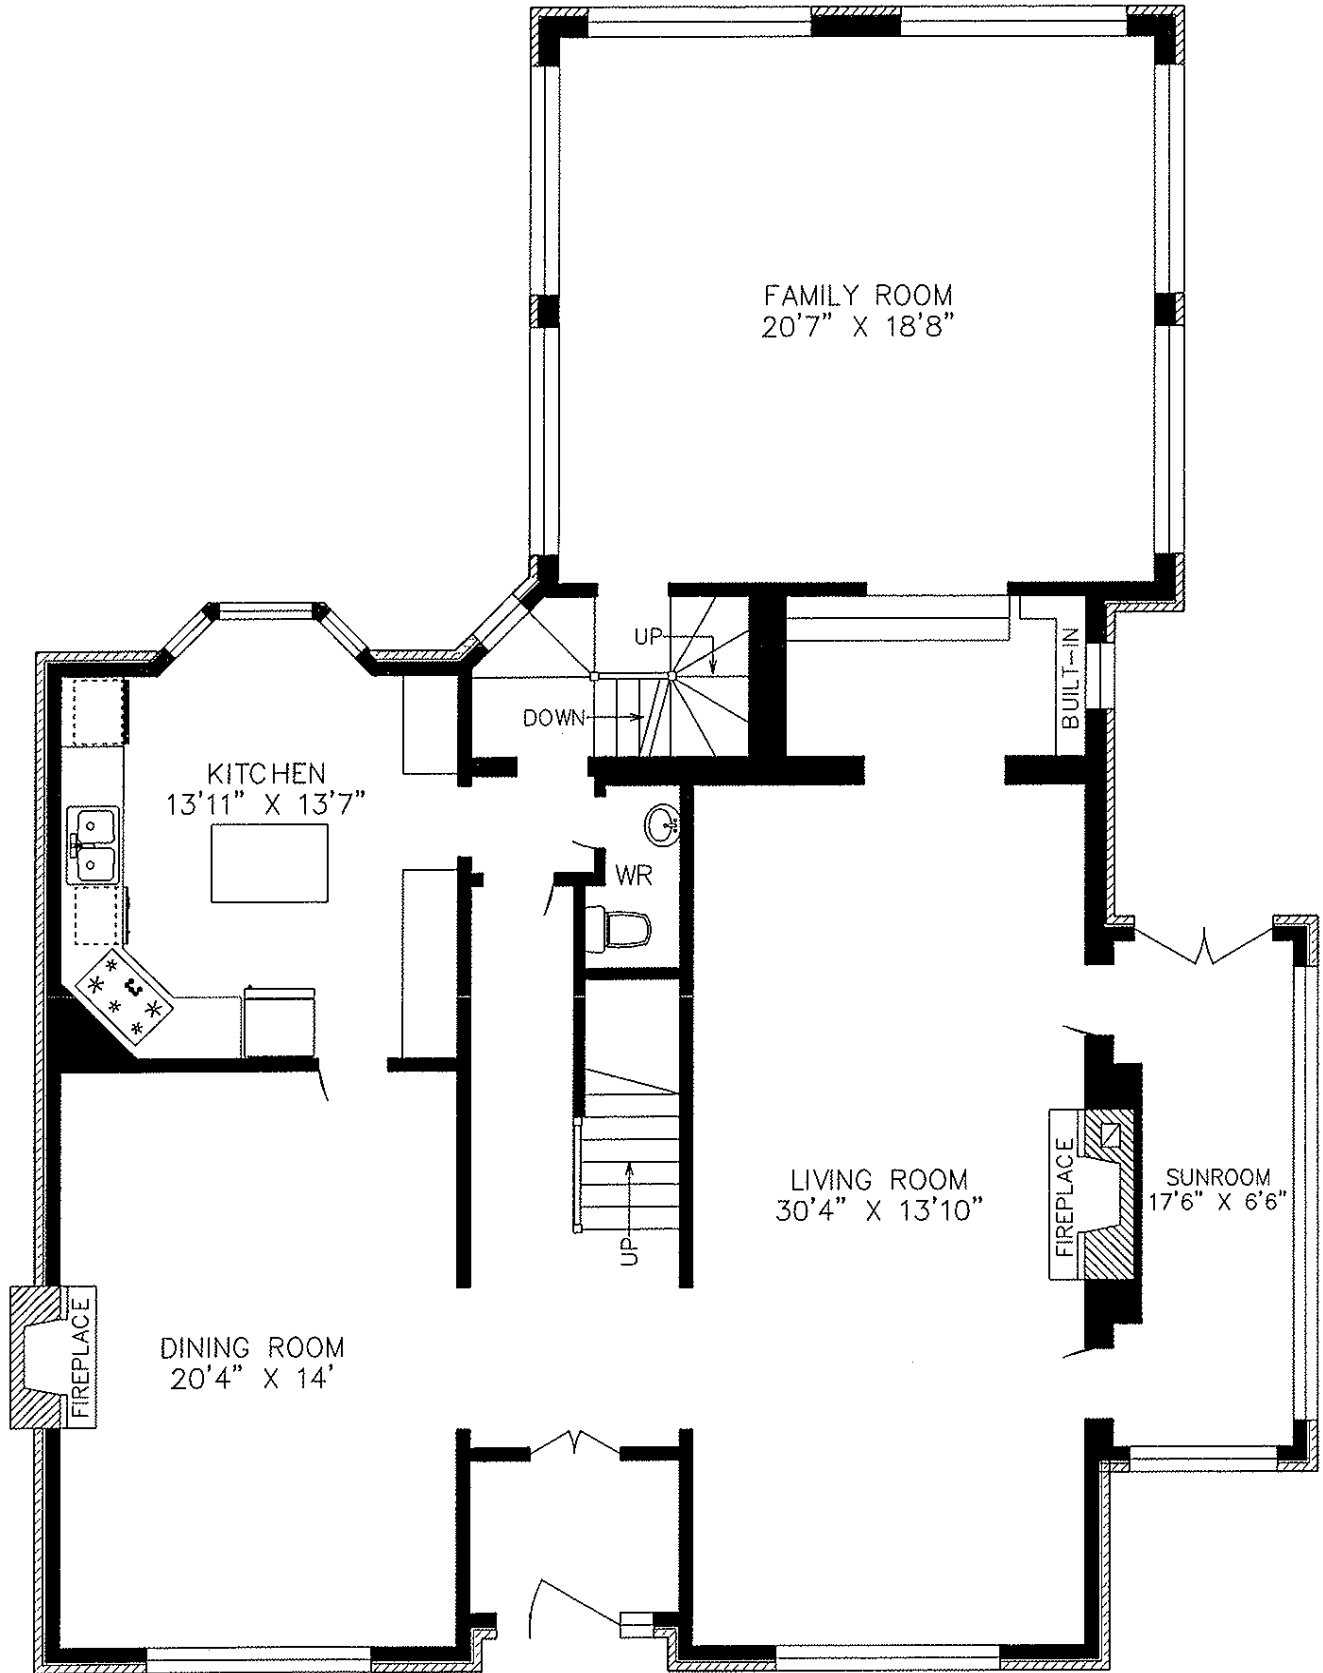

226 INGLEWOOD DRIVE

MAIN FLOOR
2047 SQUARE FEET

226 INGLEWOOD DRIVE

SECOND FLOOR
1511 SQUARE FEET

226 INGLEWOOD DRIVE

THIRD FLOOR
528 SQUARE FEET

PLANS AND AREA
CALCULATIONS ARE VERY
ACCURATE BUT MAY NOT BE 100%

226 INGLEWOOD DRIVE

LOWER FLOOR
1438 SQUARE FEET