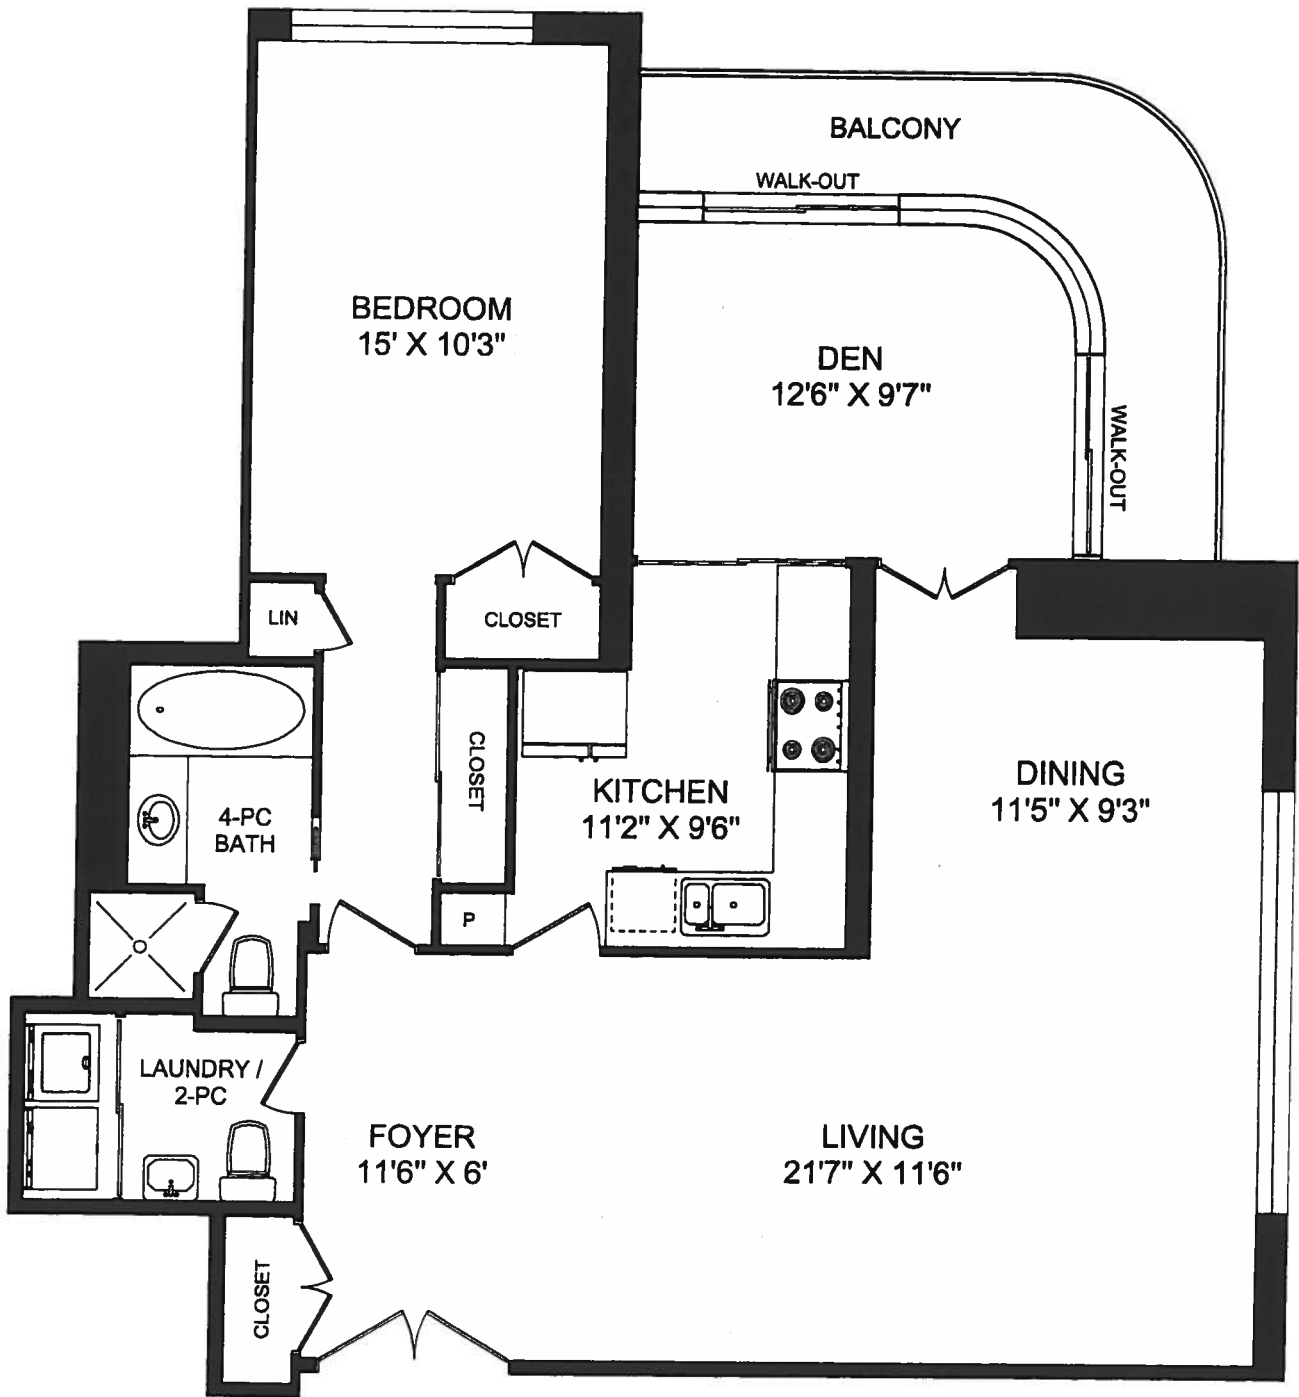

40 ROSEHILL AVENUE, SUITE 701

1088 SQUARE FEET

FEET

416 573 2096

E & O.E.

Floor plan may not be 100% accurate.