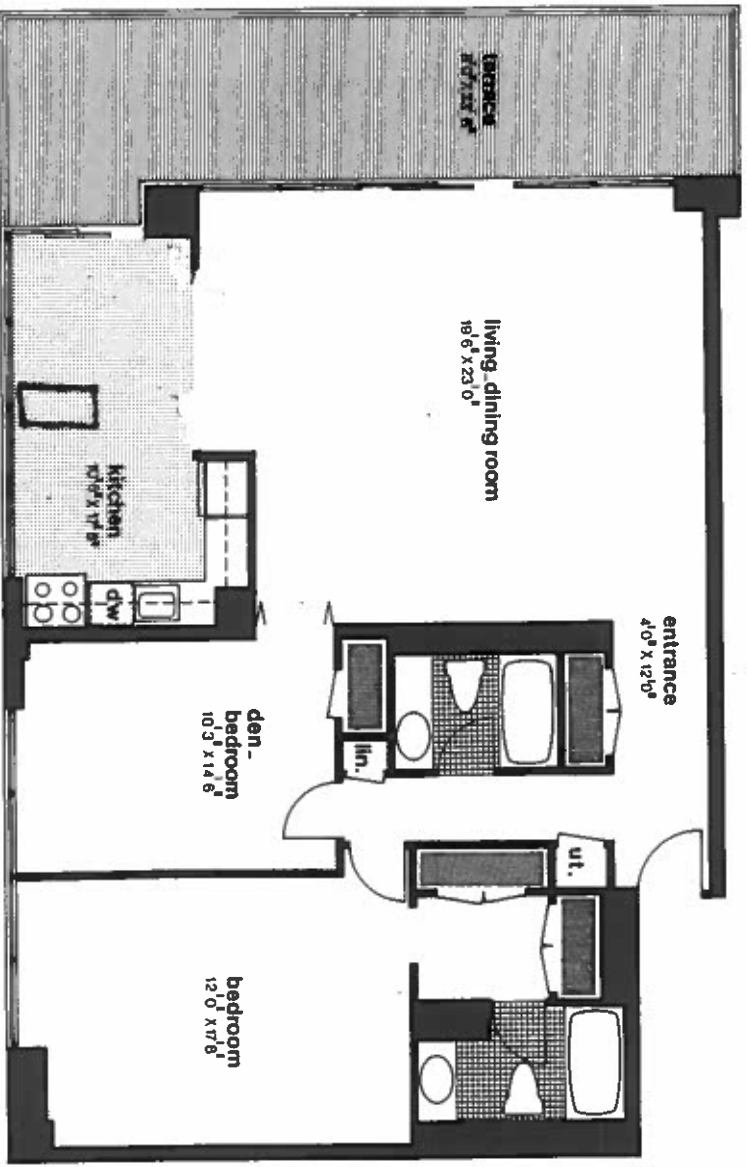

Granite Place

63 St. Clair Avenue West

0 1 2 3 4 5

Apartment Type: 302 1102

Floor Plan