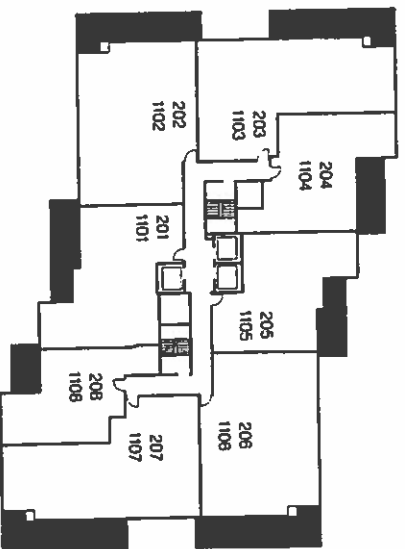

Granite Place

63 St. Clair Avenue West

0 1 2 3 4 5

Apartment Type: 302 1102

Floor Plan