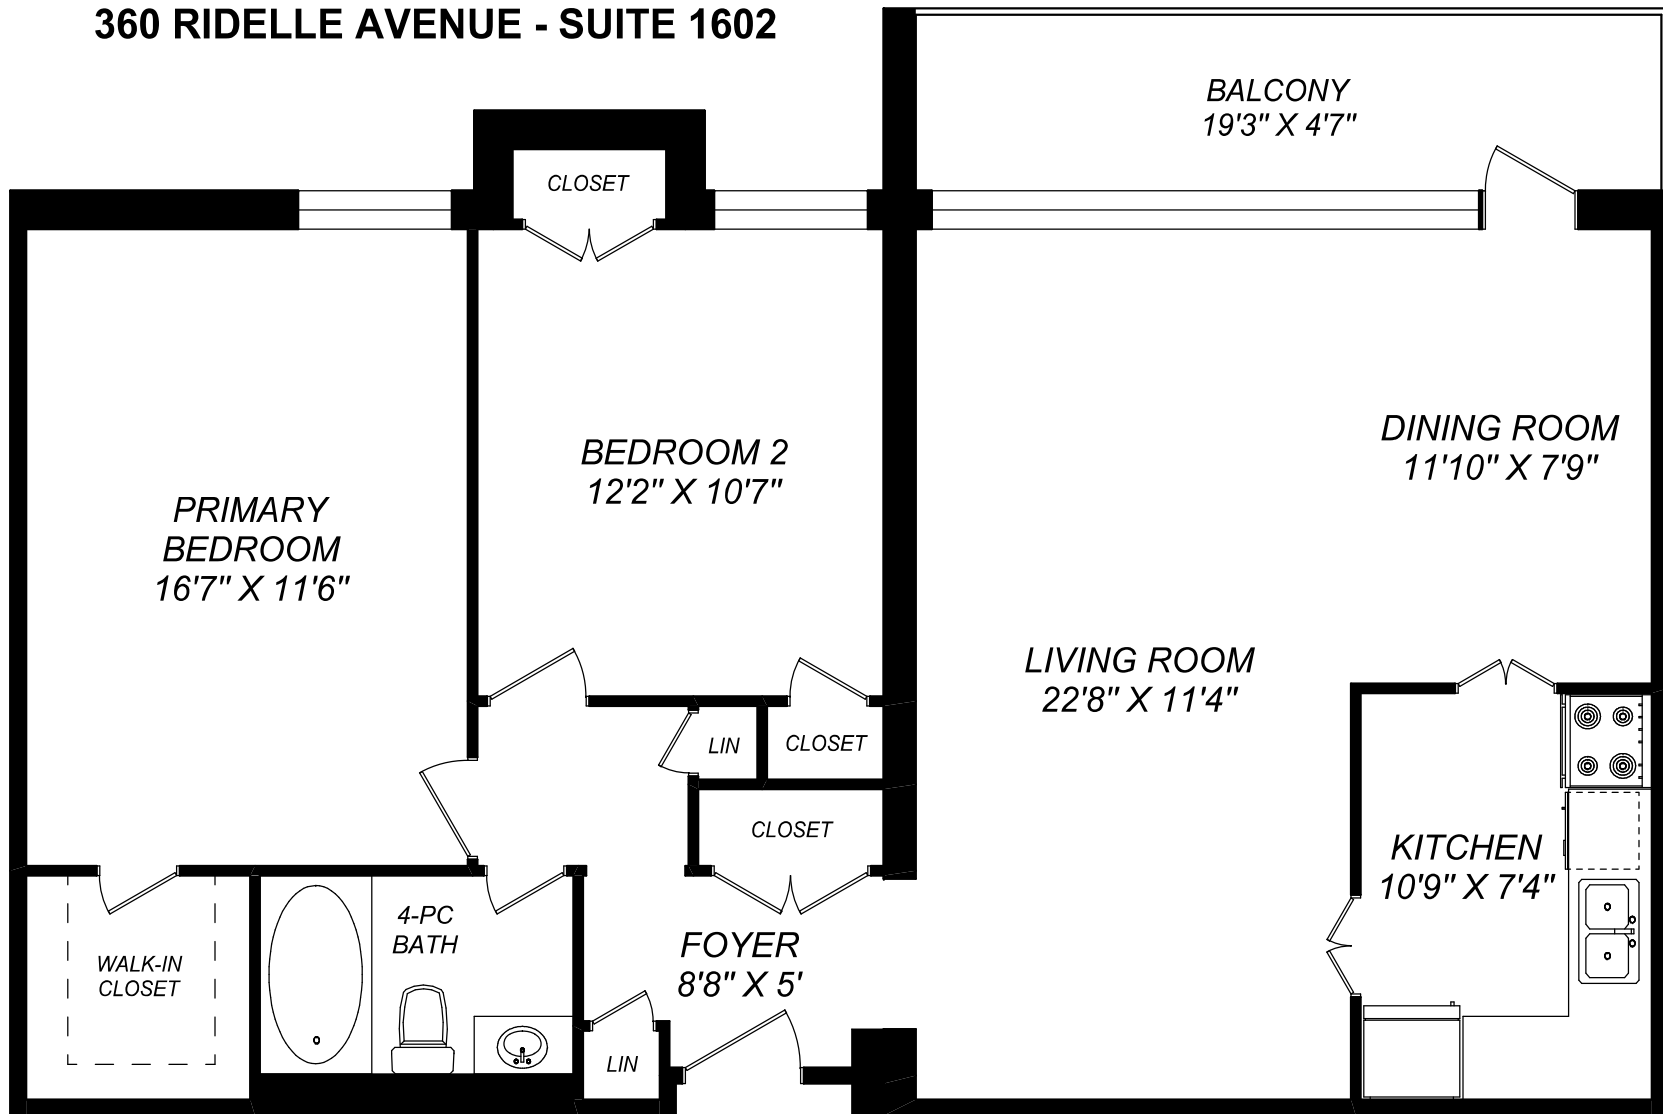

360 RIDELLE AVENUE - SUITE 1602

1044 SQUARE FEET

416 573 2096

E & O.E.

Floor plan may not be 100% accurate.