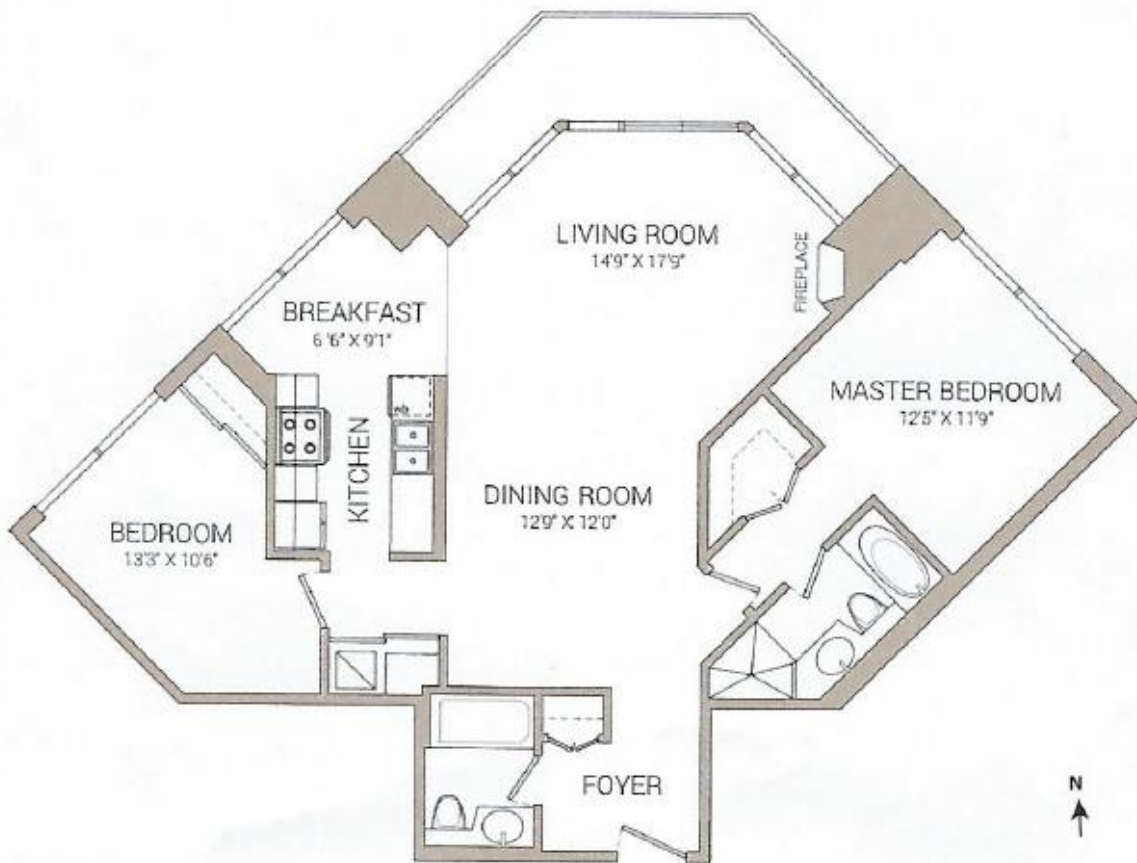

300 Bloor St. E. #1001

The Bellagio

Approx. 1170 sq.ft.

DISCLAIMER: POPE REAL ESTATE LIMITED HAS NOT MEASURED THE SUBJECT PROPERTY AND MAKES NO REPRESENTATIONS AS TO THE ACCURACY OF ANY OF THE MEASUREMENTS PROVIDED. THE MEASUREMENTS ARE ESTIMATES AND MUST NOT BE RELIED UPON. EXACT MEASUREMENTS CAN BE OBTAINED BY RETAINING THE SERVICES OF A PROFESSIONAL ARCHITECT OR ENGINEER.