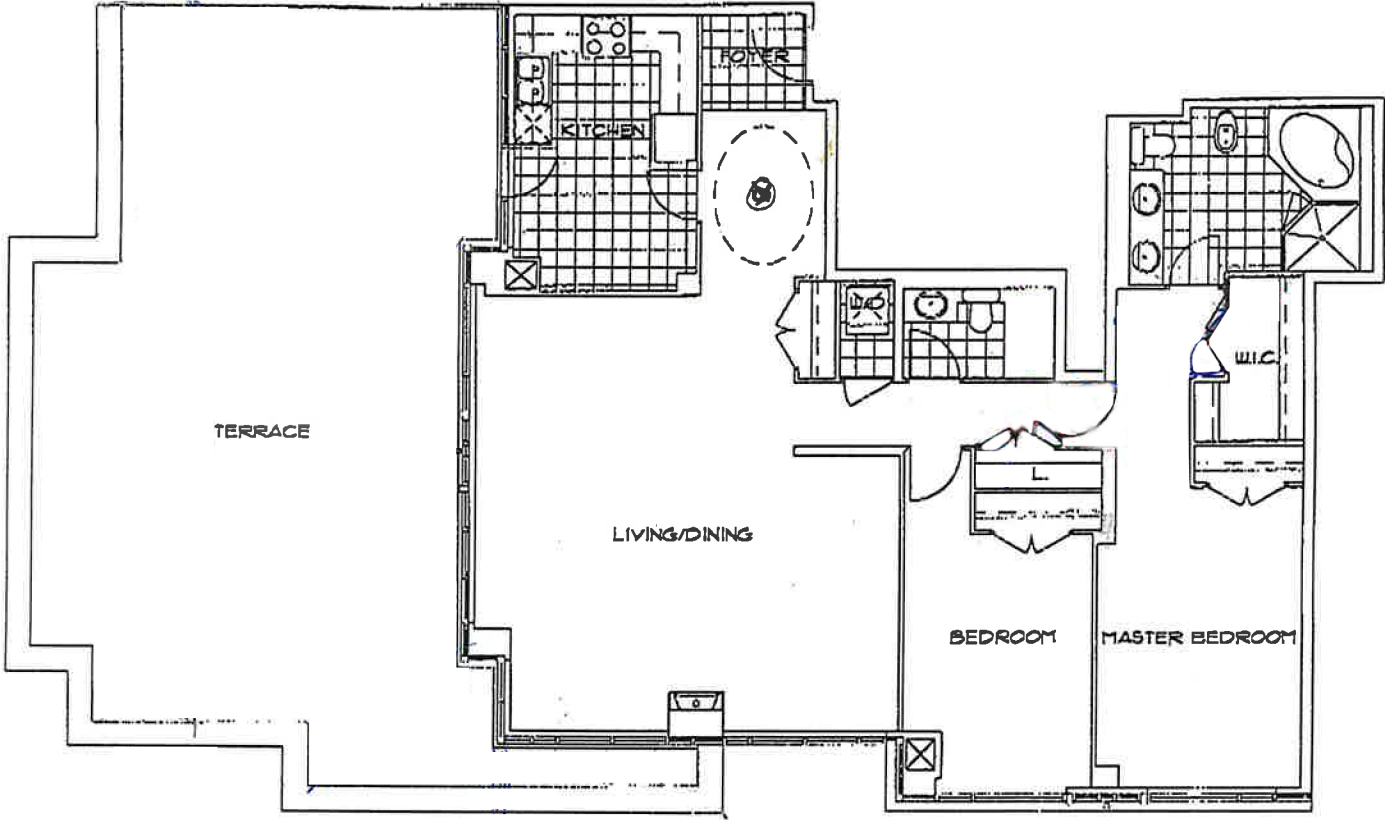

THE ST. CLAIR

THE WHITNEY

PH F1

2 BEDROOM UNIT + DEN

AREA = 1595 ft²

LEGAL: 05

Floor plan is for guidance purposes only. Measurements and layout may vary slightly from the actual unit and are subject to change. All dimensions are approximate.